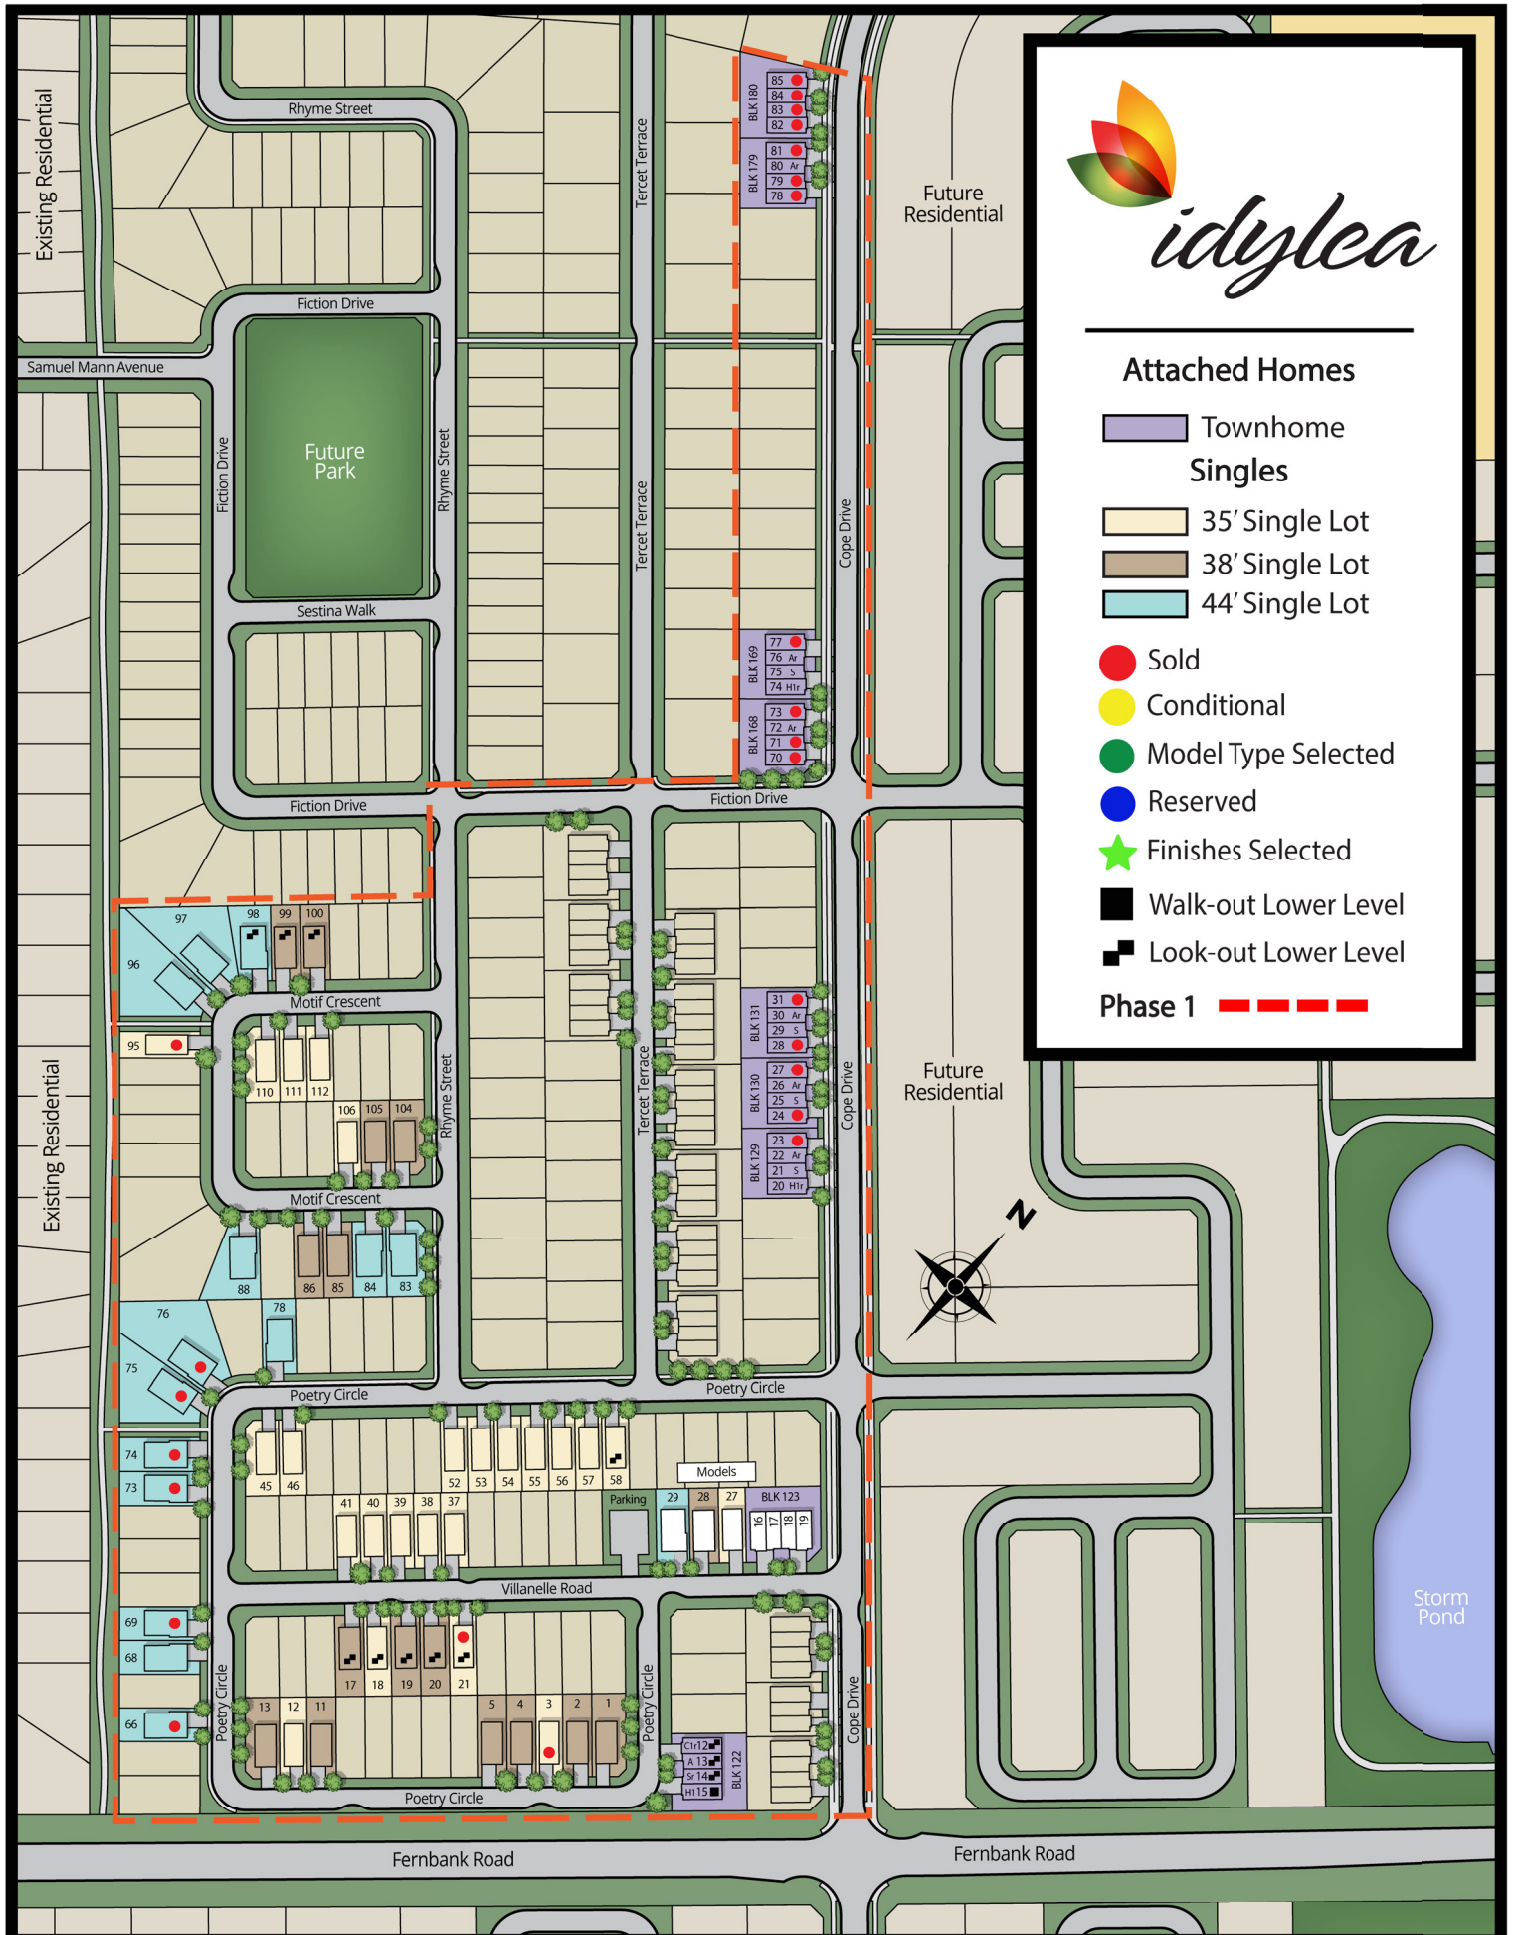

idylea

Attached Homes

Townhome
 Singles

35' Single Lot

38' Single Lot

44' Single Lot

Sold

Conditional

Model Type Selected

Reserved

Finishes Selected

Walk-out Lower Level

Look-out Lower Level

Phase 1

Kemp Woodland
Conservation Area

-  Singles
-  Attached