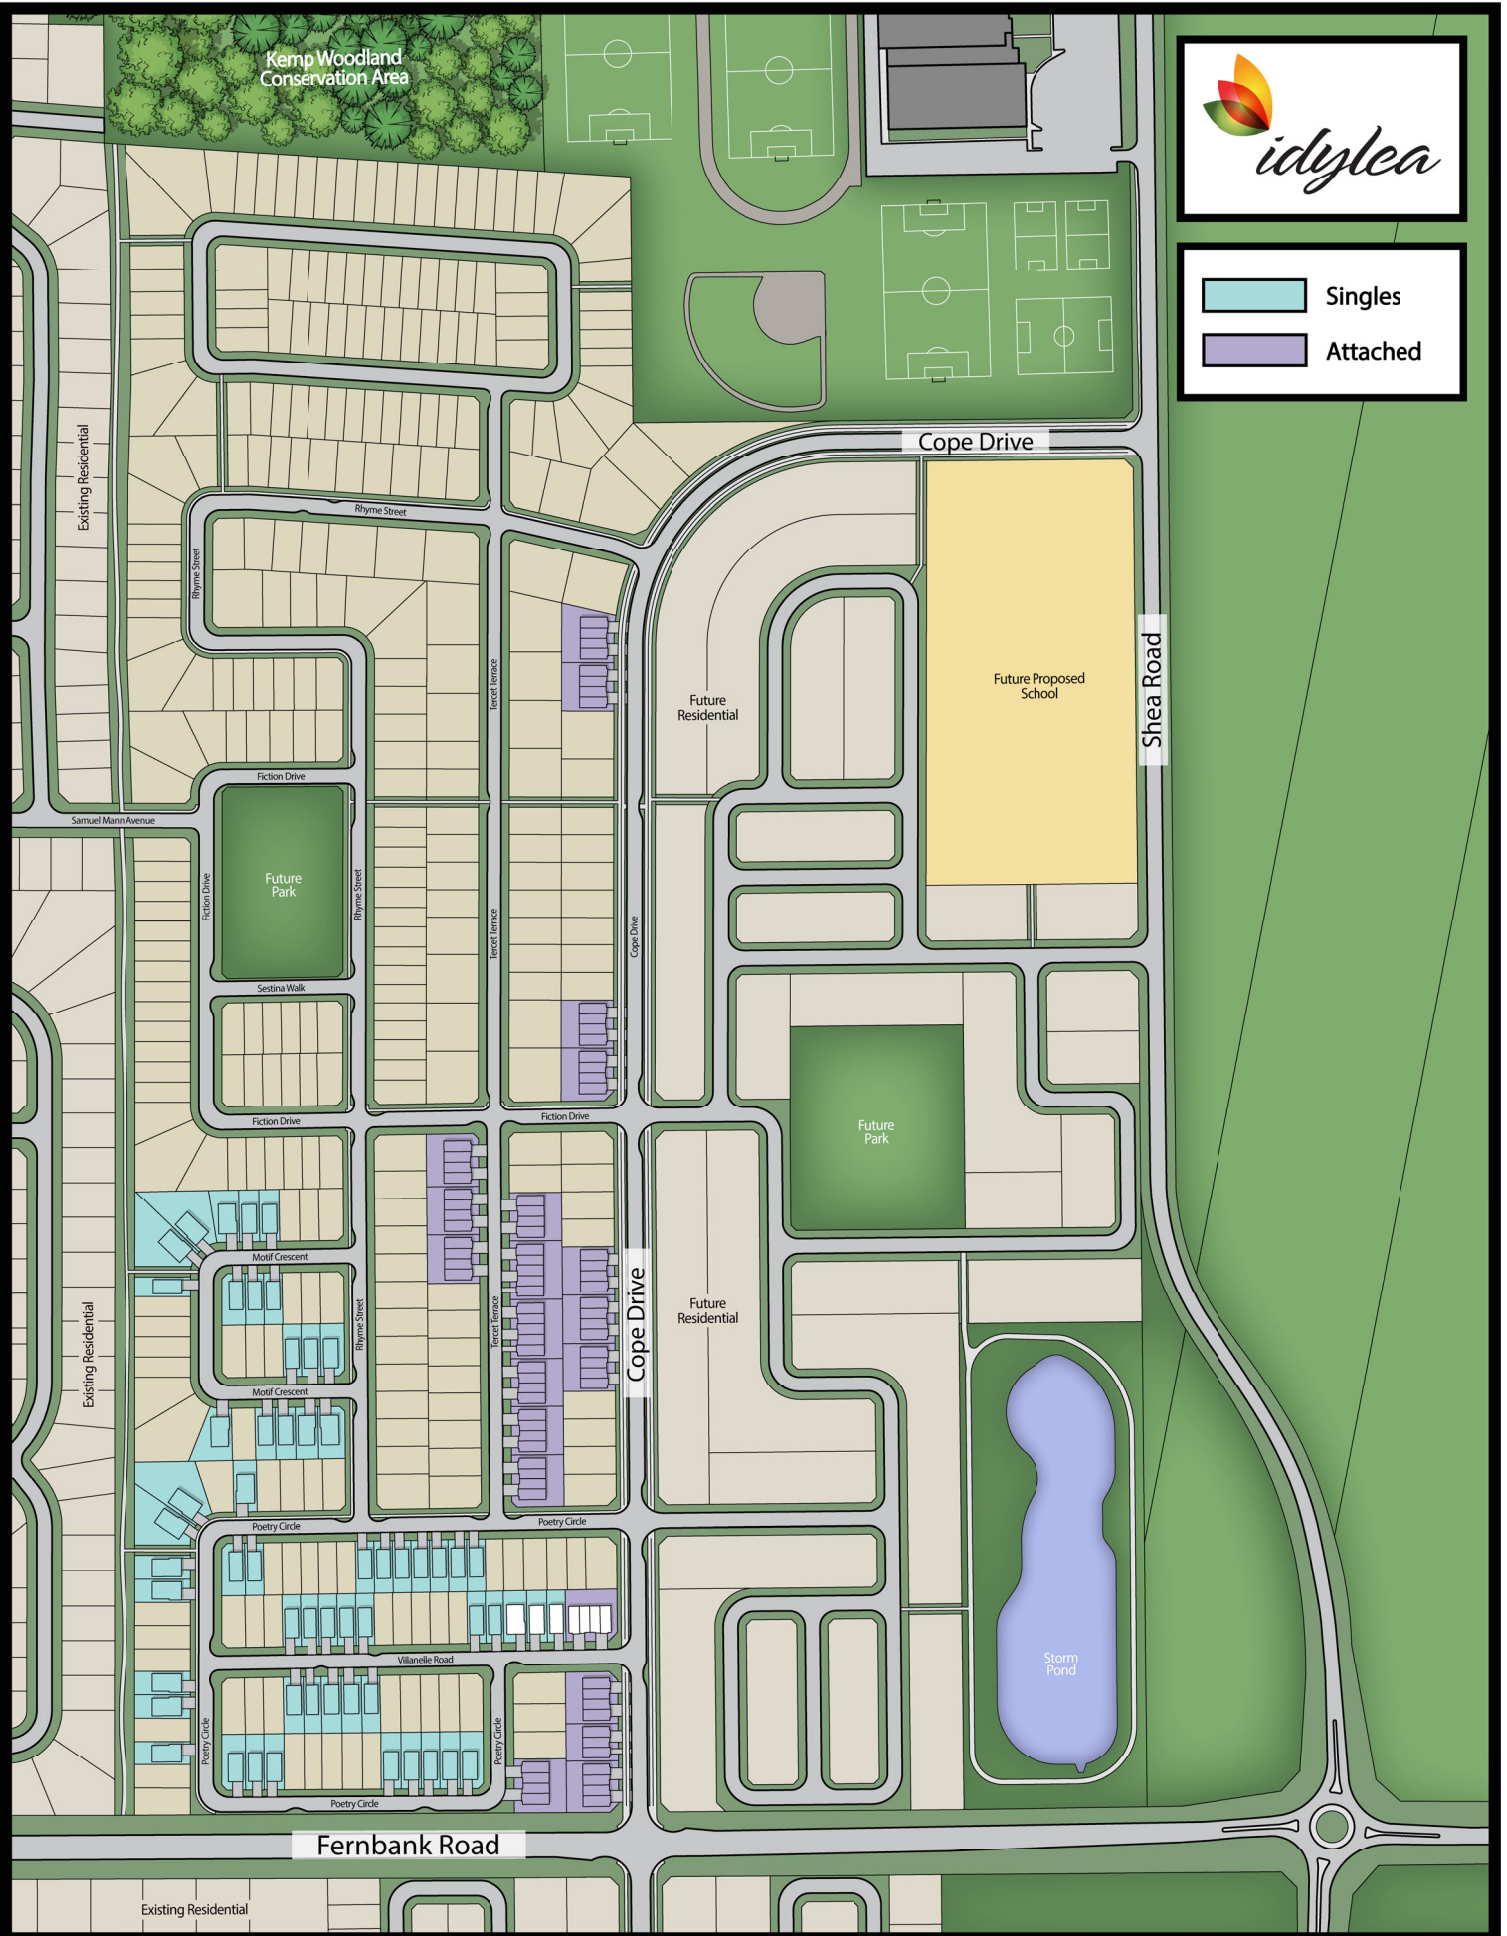

idylea

Attached Homes

Townhome
 Singles

35' Single Lot

38' Single Lot

44' Single Lot

Sold

Conditional

Model Type Selected

Reserved

Finishes Selected

Walk-out Lower Level

Look-out Lower Level

Phase 1

Kemp Woodland
Conservation Area

-  Singles
-  Attached